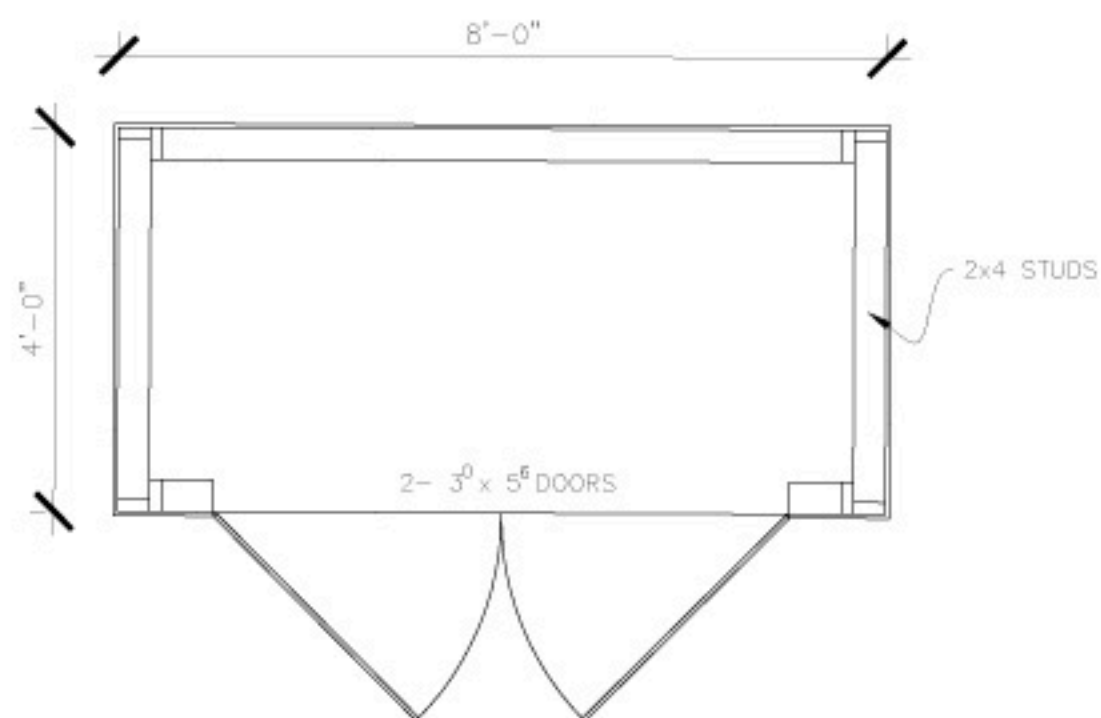

Siding to be - Triple 3 in Estate Gray

Roof Shingles to be - BP Rampart in Charcoal Gray

Trim to match unit

SHED PLAN VIEW
SCALE 1/2"=1'-0"

SHED FRONT VIEW
SCALE 1/2"=1'-0"

SHED SIDE VIEW
SCALE 1/2"=1'-0"

SHED SECTION
SCALE 1/2"=1'-0"

SHED REAR VIEW
SCALE 1/2"=1'-0"