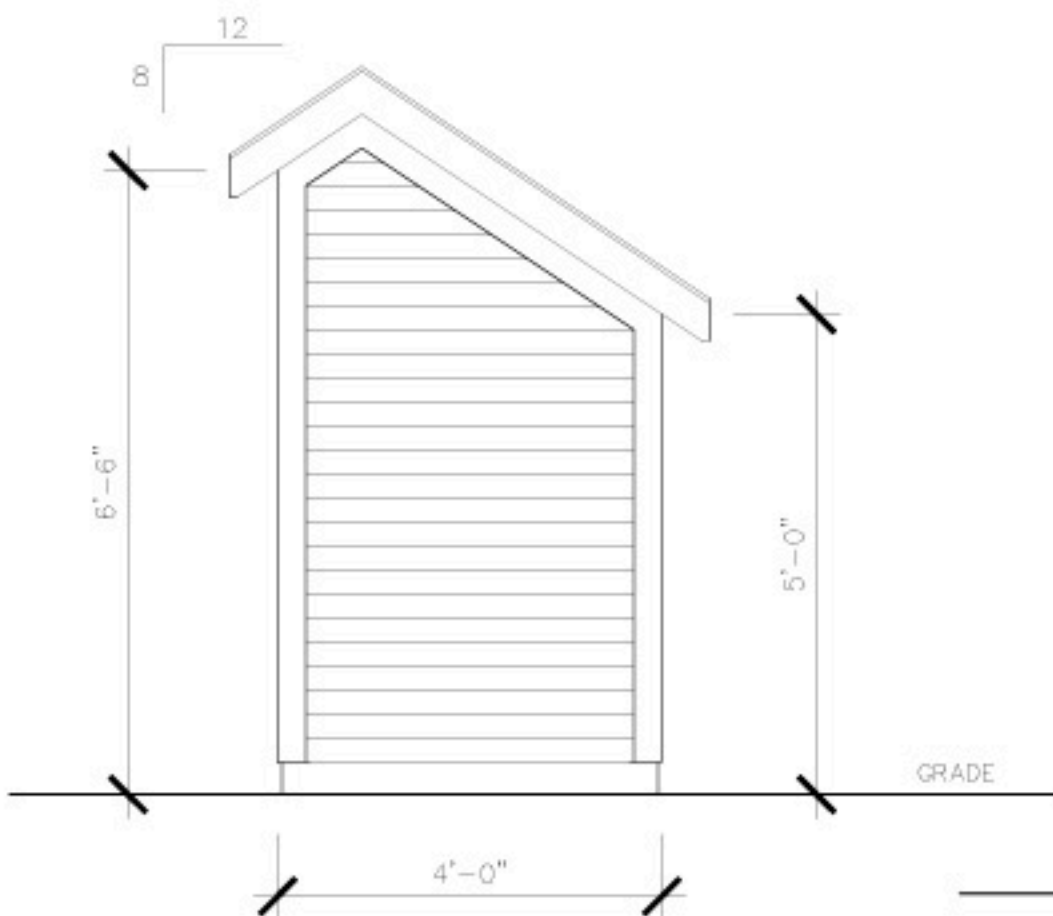

Siding to be - Triple 3 in Estate Gray

Roof Shingles to be - BP Rampart in Charcoal Gray

Trim to match unit

SHED PLAN VIEW
SCALE 1/2"=1'-0"

SHED FRONT VIEW
SCALE 1/2"=1'-0"

SHED SIDE VIEW
SCALE 1/2"=1'-0"

SHED SECTION
SCALE 1/2"=1'-0"

SHED REAR VIEW
SCALE 1/2"=1'-0"