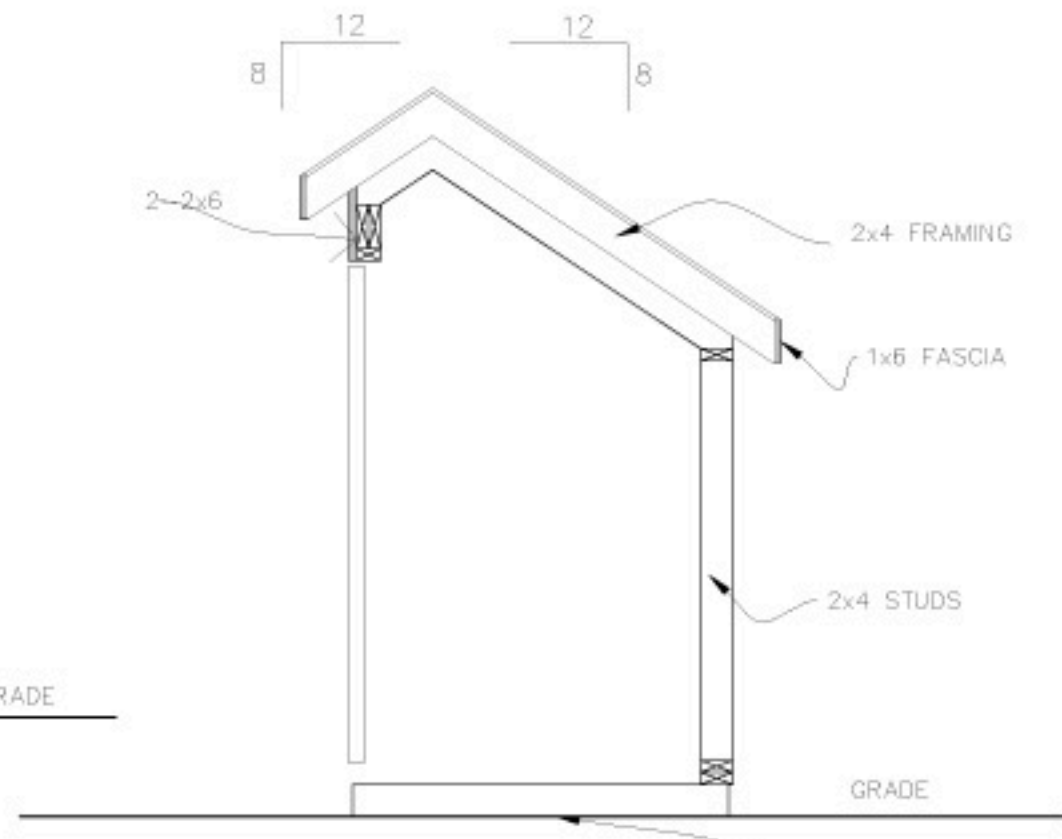

Siding to be - Triple 3 in Estate Gray

Roof Shingles to be - BP Rampart in Charcoal Gray

Trim to match unit

SHED PLAN VIEW
SCALE 1/2"=1'-0"

SHED FRONT VIEW
SCALE 1/2"=1'-0"

SHED SIDE VIEW
SCALE 1/2"=1'-0"

SHED SECTION
SCALE 1/2"=1'-0"

SHED REAR VIEW
SCALE 1/2"=1'-0"