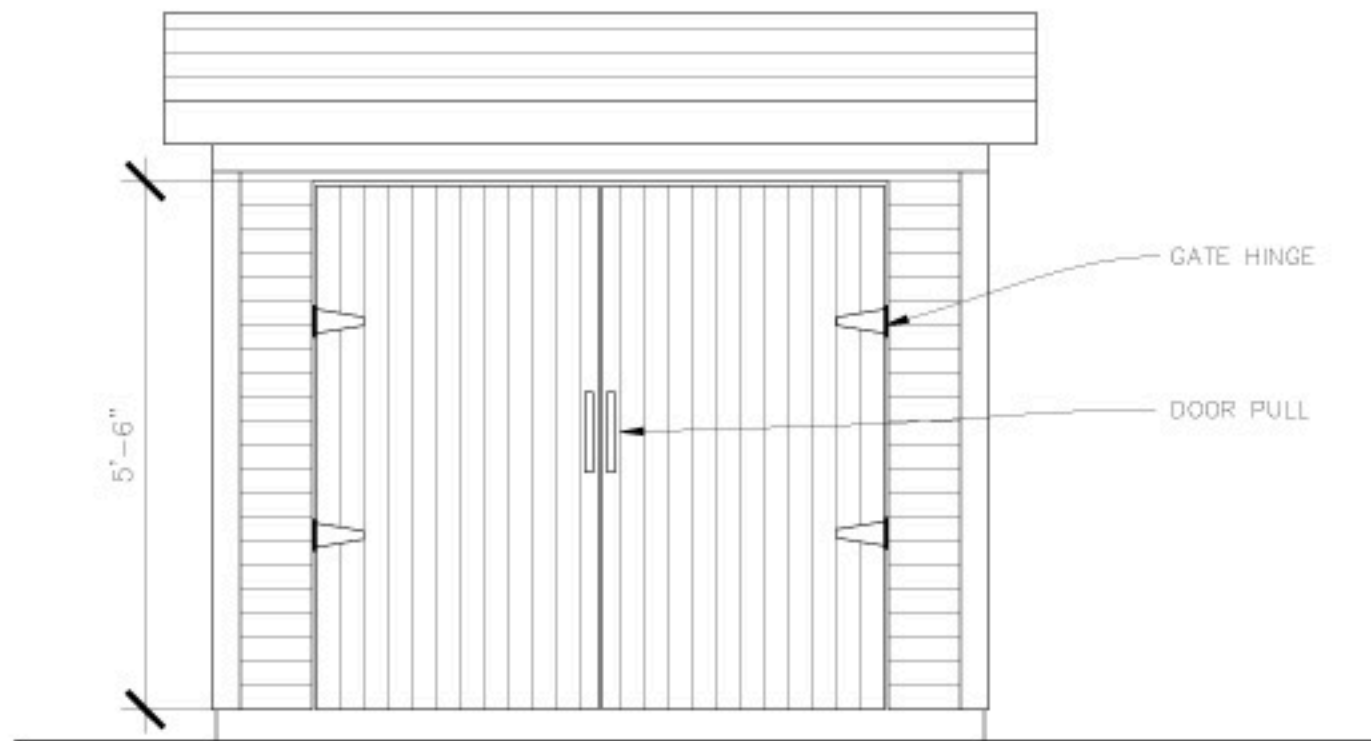

Siding to be - Triple 3 in Estate Gray

Roof Shingles to be - BP Rampart in Charcoal Gray

Trim to match unit

SHED PLAN VIEW
SCALE 1/2"=1'-0"

SHED FRONT VIEW
SCALE 1/2"=1'-0"

SHED SIDE VIEW
SCALE 1/2"=1'-0"

SHED SECTION
SCALE 1/2"=1'-0"

SHED REAR VIEW
SCALE 1/2"=1'-0"